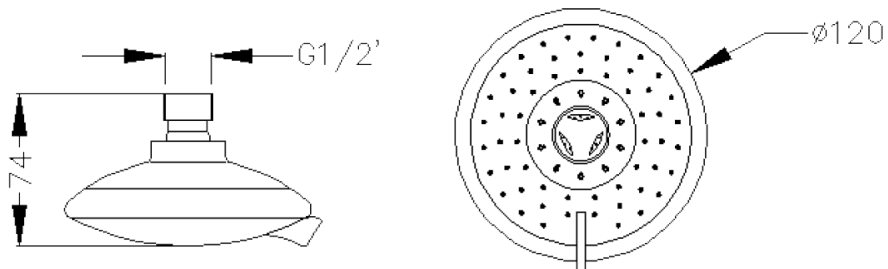

Shower Head, 5"

PRODUCT SPECIFICATIONS

- Dimension : Ø127 mm (D) x 74 (H) mm
- Material : Brass Chrome

TECHNICAL DRAWING

Copyright © Rigel Technology (S) Pte Ltd. All rights reserved. Terms of Use.